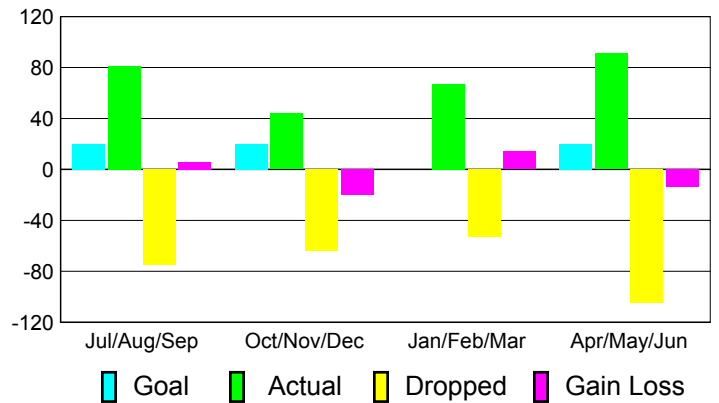

Membership Results 2010-2011

Goal, New, Dropped, Gain/Loss

Comparison of Membership Gain/Loss

Current Year Compared to the Previous Year